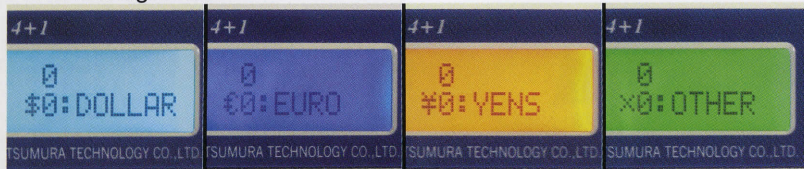

Superior Function

- High Speed auto Detector 0.5-0.6 Sec/bill
- Color Backlight LCD indicates Clear and Easy to Read Display
- Display the total number of bills as well as the total value of genuine bills verified. Also display the denomination of every bills verified and its value.

Color backlight LCD