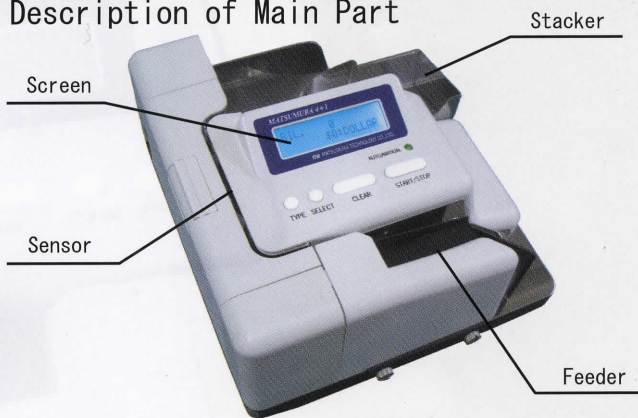

Description of Main Part